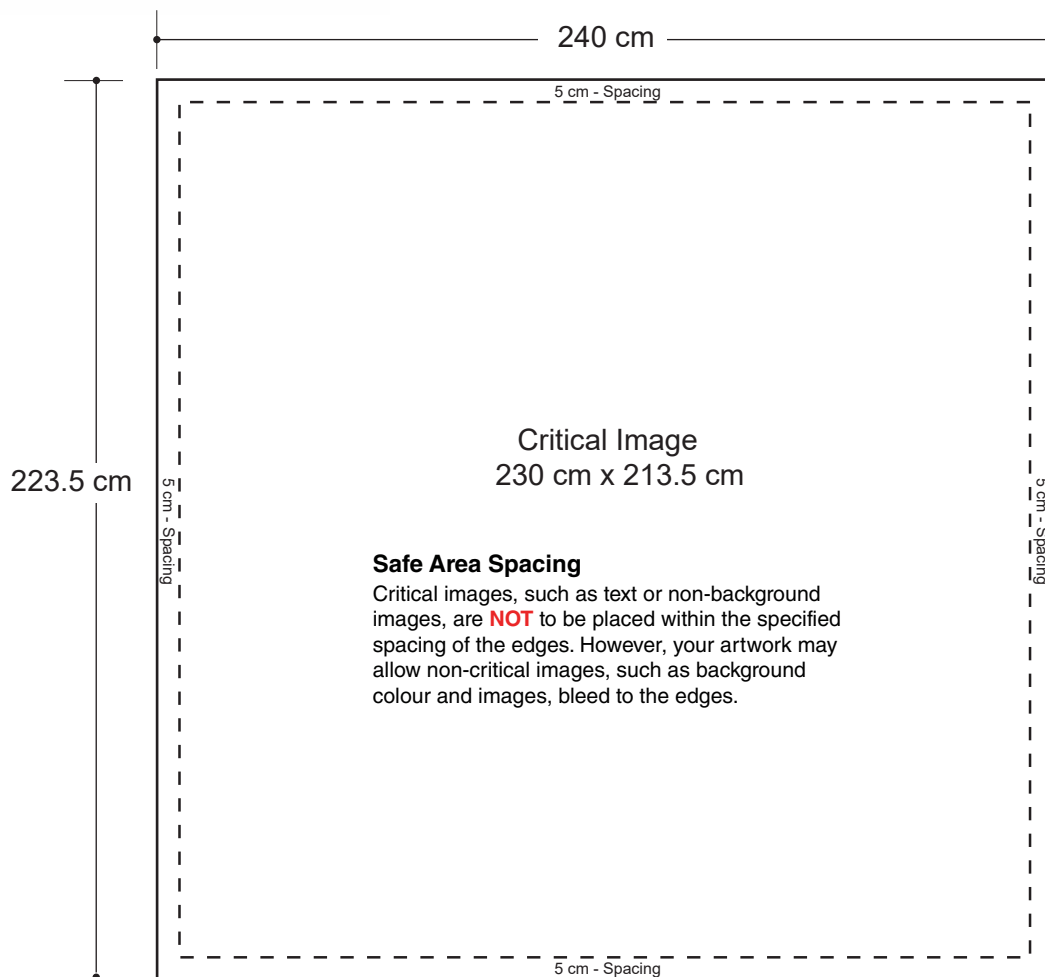

8ft Straight - Fabric Wall Flex II

Graphic Specifications

- 100 dpi
- CMYK
- Actual Size
- JPEG/TIFF file

*Design Tips:

Limit Gradient Effects

We don't suggest you to use any gradient effect because when you look closely to the print, you will see transition lines. If you really need to use it, our acceptance level is looking from 2 meters away, the transition lines would be barely visible. Please contact us for further clarification.